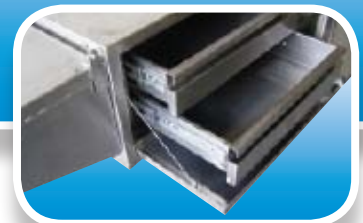

Slide Out Stainless Steel Kitchen

Functionally designed to slide out into position ready to use.

FEATURES:

- High quality European made Spinflo 2 burner with grill cook top with sink and drainer combo
- Stainless steel construction
- Mounted on heavy duty 100kg runners
- Modern sleek appearance
- Space saving compact design
- Including hand pump tap
- Fire extinguisher included (required as per aust std)
- Connected to water tank even while sliding in and out
- Flame failure safety devices to all burners
- Combination cook top
- Superior workmanship (welds, corners & edges are polished with no sharp edges)
- Sliding railed system using 100kg rated runners for smooth operation
- Trojan hand pump included
- 1 Kg fire extinguisher included

Tailgate Mounted Stainless Steel Kitchen

Functionally designed to fit a swing out tailgate trailer.

FEATURES:

- Durable, easy to clean, rust resistant and tough full stainless steel materials including frame, panels, Hex bolts/nuts/spring washers and sink
- Superior workmanship (welds, corners & edges are polished with no sharp edges)
- Reinforced flip out bench can hold approximately 80kg without additional support
- Sliding railed drawers for smooth operation
- Flip out bench on sink side for extra bench area
- Trojan hand pump included

Visit us at: Unit 14, No.4 Ethell Rd, Kirrawee NSW. Mon-Sat 8am-4pm
Phone: (02) 8544 0976 www.bluetonguecampers.com.au